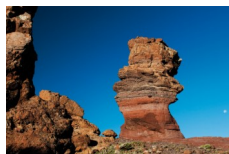

Tenerife Island Tour

Get ready for an immensely satisfying day of scenery and sights on this 9-hour introductory tour of Tenerife which ticks off numerous geographical, cultural and historical highlights.

Adult £26
Child £15