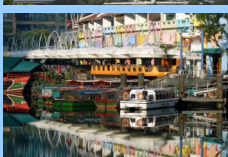

Footsteps of Our Colonial Past

Discover the colonial history of Singapore that has helped shape today's modern and vibrant society on this guided 3.5 hour tour.

Adult €68
Child €43