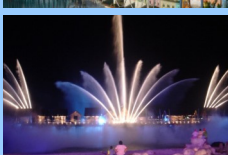

PRICES FROM

Adult £26
Child £20

Singapore Night Safari

Set in forty hectares of secondary jungle adjacent to Singapore Zoo, the award-winning Night Safari tour introduces you to a host of nocturnal creatures from fierce predators to timid forest dwellers.

Adult £21
Child £11

Footsteps of Our Colonial Past

Discover the colonial history of Singapore that has helped shape today's modern and vibrant society on this guided 3.5 hour tour.

Adult £60
Child £38

Afternoon till Sunset at Sentosa

Night Out at Chinatown with Trishaw Ride

As you'll discover on this action-packed tour, Singapore's vibrant Chinatown has also come a long way since the early days when Chinese immigrants made this enclave their home.