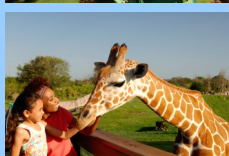

Serengeti Safari® at Busch Gardens

Climb aboard an open truck and set out on an African Adventure which includes hand-feeding giraffes!

General
£26