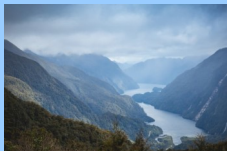

You've booked your holiday... now add the fun stuff!

Wakatipu Basin Safari of the Scenes 4WD Tour

This tour gives you the opportunity to get off-road and see the varied landscapes that have come to represent the Middle Earth of JRR Tolkiens incredible imagination.

PRICES FROM

Adult €109
Child €53

Dart River Wilderness Jet Safari

Experience the thrill of jet boating along the picturesque Dart River valley then explore ancient beech forests on this amazing tour of Mount Aspiring National Park.

Adult €145
Child €85

Kawarau Bridge Bungy Jump

The AJ Hackett Bungy jump from the Kawarau Bridge is the worlds first commercial Bungy jump and perhaps the most notorious.

Adult €125
Child €92

Grand Circle Helicopter Flight

Experience breathtaking views over the spectacular Wakatipu basin, past the wild Shotover River and above the magnificent landscape used in the filming of Lord of the Rings.

Adult €198
Child €138

Walter Peak High Country Farm

Relive the nostalgia and elegance of days gone by on this scenic cruise across Lake Wakatipu to Walter Peak High Country Farm where you will gain an insight into life on a typical 'Kiwi' high country farm.

Adult €50
Child €14

Kawarau River Rafting

Ideal for first time rafters or suited to those looking for a more relaxed rafting experience. There's plenty of white water action, but also time to sit back, relax and enjoy the spectacular scenery.

General
€126

Queenstown Skydive

Expect sensory overload as your mind/body/soul fight against every natural self-preservatory urge. It takes a certain kind of person to jump from an aircraft into thin air.

General
€206

Doubtful Sound Wilderness Cruise from Queenstown