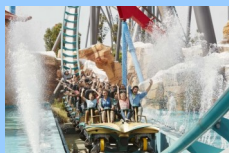

You've booked your holiday... now add the fun stuff!

1 Day PortAventura & Ferrari Land

Enjoy same day admission to both PortAventura Park and Ferrari Land. Live the Ferrari experience with over 70,000 square metres of excitement, adrenaline and fun.