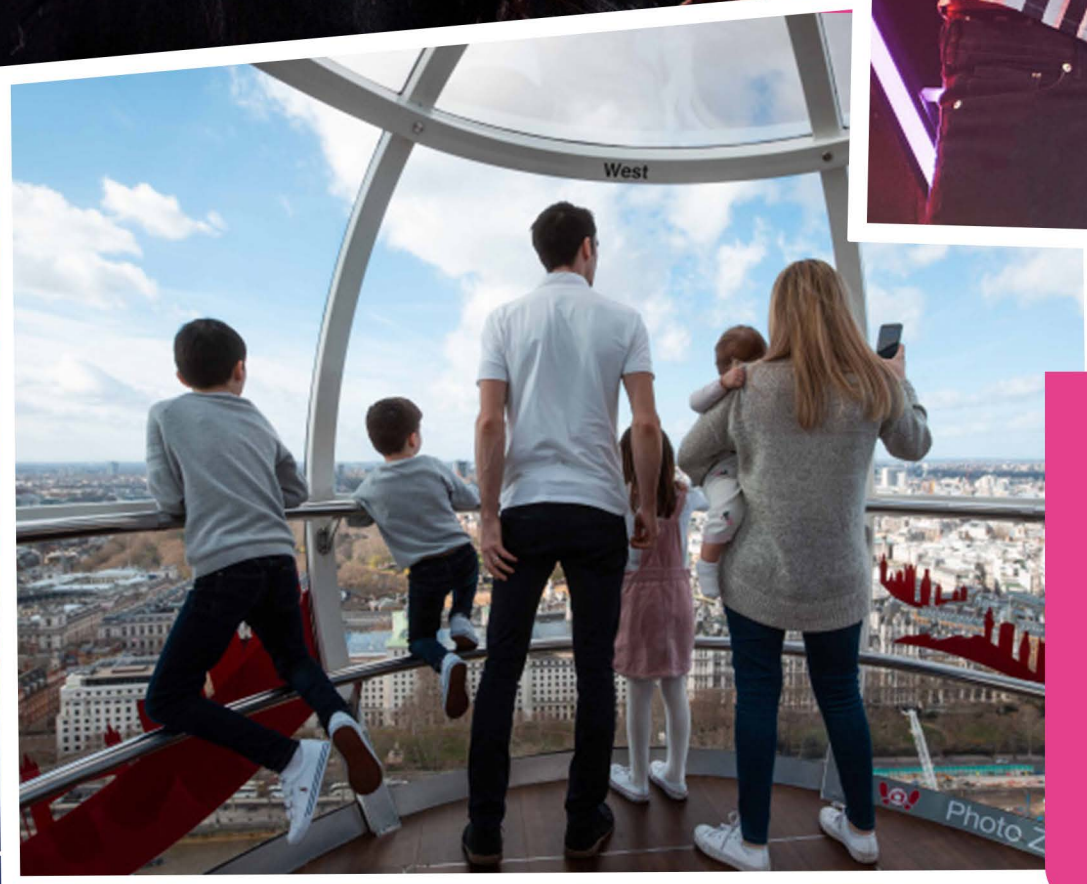

DO SOMETHING DIFFERENT THIS HALF TERM

**Madame Tussauds,
London Eye & London
Dungeon Combo Ticket**

from £77*

**ASK FOR MORE
DETAILS TODAY!**

Do Something
Different

*T&Cs: Contact us for live prices, more information and full terms and conditions