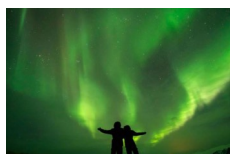

You've booked your holiday... now add the fun stuff!

Northern Lights Mystery Iceland

Head into the Icelandic countryside as you try to catch a glimpse of the mysterious Northern Lights, one of nature's most thrilling and spectacular displays.

The Golden Circle Classic & Secret Lagoon

Witness Iceland's world renowned pristine natural beauty and phenomena on this day trip from the capital which will take you to spouting hot springs, waterfalls and charming towns.

Whale Watching

Iceland's rich variety of sea life includes Harbour porpoises, White-beaked dolphins and of course, an abundance of whales. See how many you can spot on this sea safari extravaganza!

Golden Circle Jeep Tour with Snowmobile Expedition

See Iceland's most famous natural phenomena in the most exhilarating way possible – off road by 4x4 Super Jeep and a high speed snowmobile!

Game of Thrones Revisited Iceland

Game of Thrones fans won't want to miss this tour, which takes you to a plethora of stunning filming locations which were used in the award-winning TV series!