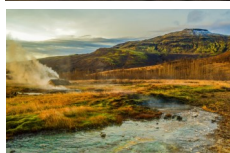

Keflavik Airport to Reykjavik Hotels Return Transfer

This prompt, reliable and courteous service is available 7 days a week to connect with all scheduled passenger flights to and from Iceland through Keflavik International Airport (KEF).