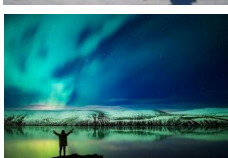

Northern Lights Mystery Iceland

Head into the Icelandic countryside as you try and catch a glimpse of the mysterious Northern Lights, one of nature's most thrilling and spectacular displays.

Adult £38
Youth £19