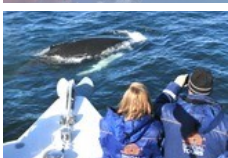

Whale Watching

Iceland's rich variety of sea life includes Harbour porpoises, White-beaked dolphins and of course, an abundance of whales. See how many you can spot on this sea safari extravaganza!

Adult £69
Child £34