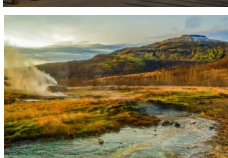

You've booked your holiday... now add the fun stuff!

Northern Lights Iceland Deluxe

This specially extended tour gives you more time to get acquainted with Iceland's most celebrated and mischievous visitor - the dancing and entrancing Aurora Borealis.

PRICES FROM

Adult £100
Youth £50

The Golden Circle Classic

Witness Iceland's world renowned pristine natural beauty and phenomena on this day trip from the capital which will take you to spouting hot springs, waterfalls and charming towns.

Adult £57
Youth £29

Blue Lagoon Admission - Comfort Experience

Visit Iceland's other-worldly Blue Lagoon with this experience which, as well as including general admission, entitles you to use of a silica mud mask, a towel and even a drink at the in-water bar.

General
£110

Whale Watching

Iceland's rich variety of sea life includes Harbour porpoises, White-beaked dolphins and of course, an abundance of whales. See how many you can spot on this sea safari extravaganza!

Adult £69
Child £34

Golden Circle Jeep Tour with Snow Mobile Expedition

See Iceland's most famous natural phenomena in the most exhilarating way possible – off road by 4x4 Super Jeep and a high speed snowmobile!

Adult £270
Child £203

Northern Lights Mystery Iceland

Head into the Icelandic countryside as you try and catch a glimpse of the mysterious Northern Lights, one of nature's most thrilling and spectacular displays.

Adult £38
Youth £19

Keflavik Airport to Reykjavik Hotels Return Transfer

This prompt, reliable and courteous service is available 7 days a week to connect with all scheduled passenger flights to and from Iceland through Keflavik International Airport (KEF).

Adult £48
Youth £24

Golden Circle Direct Iceland