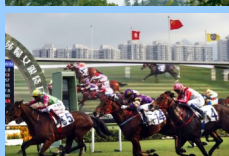

You've booked your holiday... now add the fun stuff!

Hong Kong Island Tour with Victoria Peak Tram Ride

Be amazed by this exciting City of Life on this half-day tour which begins with a visit to the famous Victoria Peak, the 1000ft tall 'back of the dragon' and the best vantage point in Hong Kong.

The Lights of Hong Kong Tour

Experience the magic of Hong Kong at night on this action-packed tour which takes in the Symphony of Lights Show, a classic Peking duck dinner, a visit to Heritage 1881, and more.

Disneyland Hong Kong Tour

Disneyland Hong Kong combines the much loved Disney magic with a beautiful waterfront setting, just 45-60 minutes from downtown Hong Kong.

Lantau Island Monastery Tour

Enjoy a break from the frenetic pace of Hong Kong with an enchanting visit to Lantau Island taking in the celebrated Po Lin Monastery, Tai O Village, the giant Bronze Buddha and much more.

Hong Kong Horse Racing Tour

The pageantry and excitement of world-class thoroughbred racing comes alive each season at The Hong Kong Jockey Club and taking in the equine action first hand is a great experience!