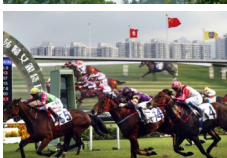

You've booked your holiday... now add the fun stuff!

Hong Kong Island Tour with Victoria Peak Tram Ride

Be amazed by this exciting City of Life on this half-day tour which begins with a visit to the famous Victoria Peak, the 1000ft tall 'back of the dragon' and the best vantage point in Hong Kong.

Enjoy a break from the frenetic pace of Hong Kong with an enchanting visit to Lantau Island taking in the celebrated Po Lin Monastery, Tai O Village, the giant Bronze Buddha and much more.

Hong Kong Horse Racing Tour