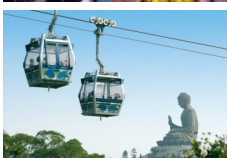

You've booked your holiday... now add the fun stuff!

Hong Kong Island Tour with Victoria Peak Tram Ride

Be amazed by this exciting City of Life on this half-day tour which begins with a visit to the famous Victoria Peak, the 1000ft tall 'back of the dragon' and the best vantage point in Hong Kong.

Hong Kong After Dark

Calling the adventurous and the romantics, the shopaholics and the serenity seekers! All your urban loves are covered with this night walking tour that shows off Hong Kong after dark.

Around Kowloon in 8 Markets

Hong Kong is packed full of fascinating markets, and you'll discover the best of them, as we see where the locals have shopped for over 100 years, and continue to do so.

Lantau Island Big Buddha & Monastery Tour

Enjoy a break from the frenetic pace of Hong Kong with an enchanting visit to Lantau Island taking in the celebrated Po Lin Monastery, Tai O Village, the giant Bronze Buddha and much more.

Hong Kong Horse Racing Tour