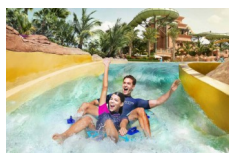

You've booked your holiday... now add the fun stuff!

Dubai Explorer Pass

Save up to 55% on admission to your choice of 3, 4, 5 or 7 top Dubai attractions, tours, theme parks, museums, and more for one low price.

PRICES FROM

Adult £138
Child £115

Burj Khalifa 124th Floor Observation Deck Tickets

From the 124th Floor Observation Deck of the hugely impressive Burj Khalifa you will enjoy unparalleled views of Dubai's 21st century skyline and the desert beyond.

Adult £36
Child £27

Dubai City Tour

Take a tour of Dubai, a city of contradictions and Wonders. On this city tour you will see the old and the new, the ancient and the modern, the exotic and the majestic.

Adult £35
Child £31

Al Maha Desert Safari and Sunset Barbecue

A Dubai desert safari is a 'must-do' experience for anyone visiting Dubai. Head into the desert for a thrilling and exhilarating experience in the capable hands of an expert driver.

Adult £55
Child £47

Atlantis Dolphin Adventure Deep Water Interaction

Join the Atlantis dolphins in the deeper waters of the beautiful lagoons for an intimate experience where you meet and play with the graceful and intriguing Indo-Pacific bottlenose dolphins.

General
£190

Dubai Hot Air Balloon Flight with Breakfast Safari

Although hot air ballooning is a truly impressive experience, this Dubai hot air balloon flight takes it to the next level for a complete 'wow' experience.

Adult £272
Child £239

Burj Khalifa & lunch at Burj Al Arab

Celebrate Dubai's architectural wonders on this tour which includes lunch at the Burj Al Arab, the highest hotel ever built and a visit to the top of the Burj Khalifa, currently the tallest building in the world.

Adult £234
Child £214

Atlantis Aquaventure with Free Lost Chambers Aquarium